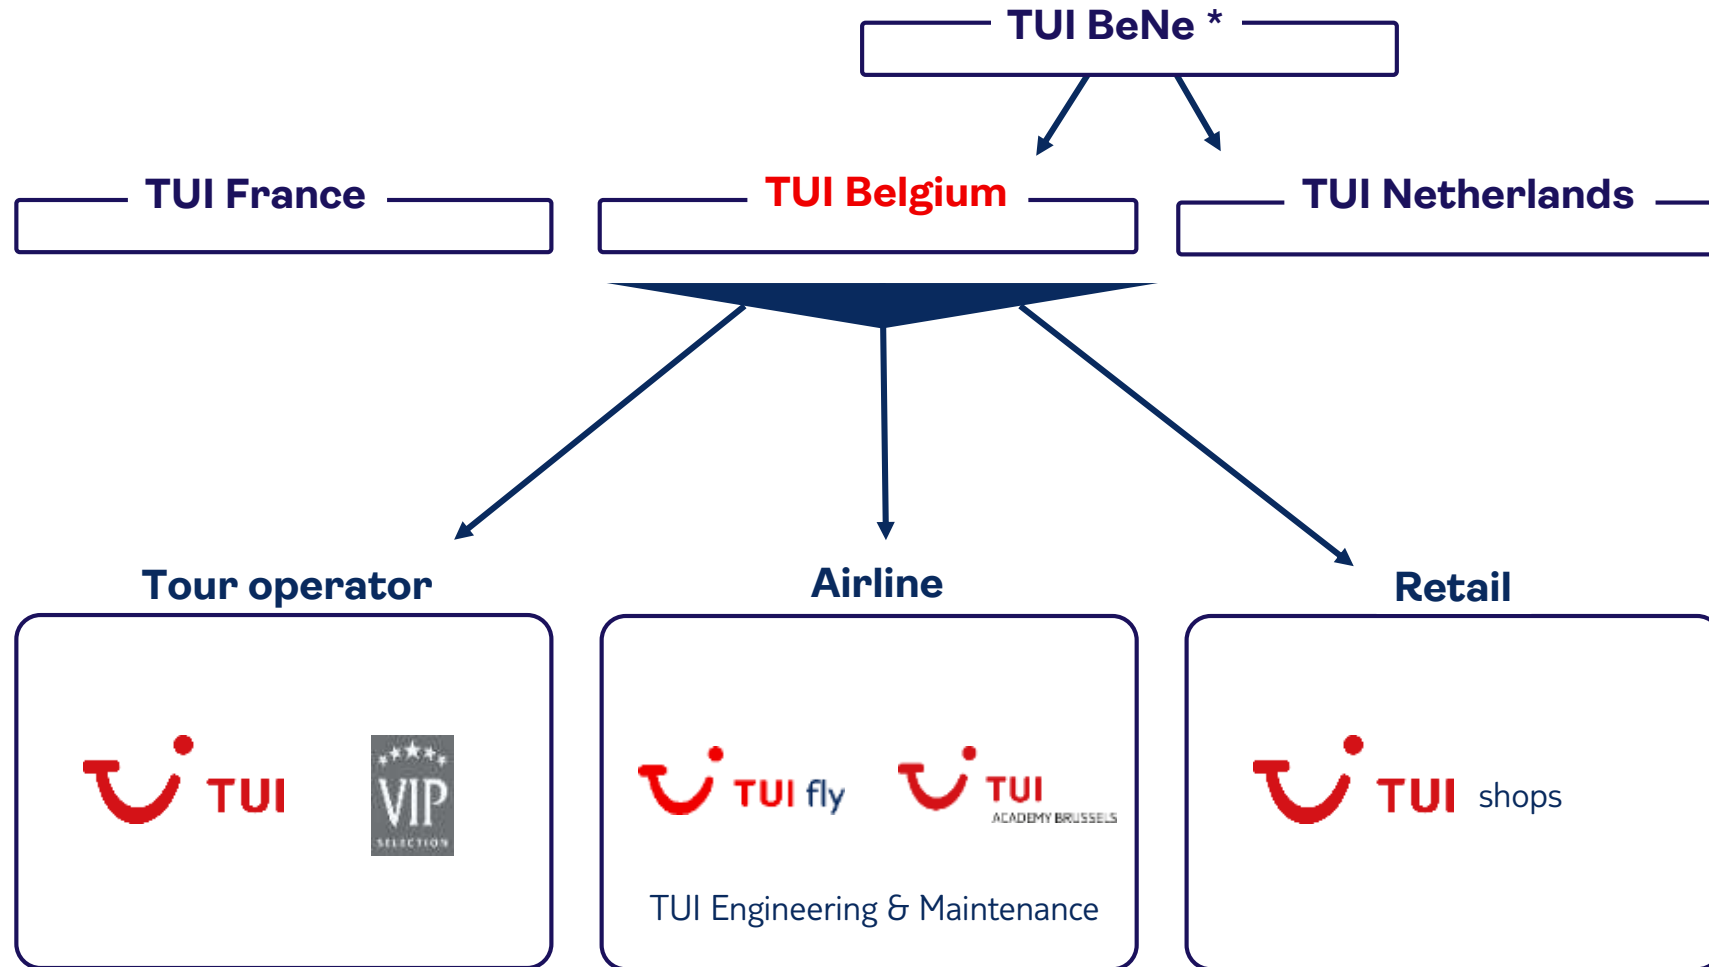

TUI Group: three regions

Western region

Belgium
Netherlands
France

Central region

Germany
Austria
Switzerland
Poland

Northern region

UK & Ireland
Nordics
(Sweden, Norway, Finland, Denmark)
Canada

TUI Western region

* TUI Belgium and TUI Netherlands have joined forces to form TUI BeNe.

TUI BENE

In **2024**, TUI Belgium and TUI Netherlands joined forces to form **TUI BeNe**. The grouping of the activities of the Belgian and Dutch tour operator was started 10 years ago. This has progressively led to unified systems and processes. Thanks to this transformation, double work is avoided and cooperation across borders is much more efficient.

TUI BeNe has an extensive network of 238 travel agencies in various cities and municipalities. Airline TUI fly has a fleet of 31 aircraft which are used in both countries.

TUI Belgium

Headquarters and colleagues